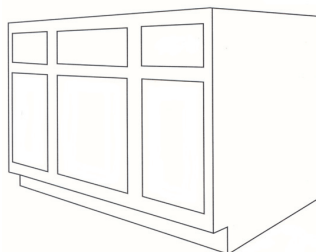

Bath Cabinetry

Vanities

Single Door/Drawer

V15	15w x 30h x 21d
V18	18w x 30h x 21d
V24	24w x 30h x 21d
V15S	15w x 30h x 18d
V18S	18w x 30h x 18d
V24S	24w x 30h x 18d

Double Door/Drawer

V30	30w x 30h x 21d
V36	36w x 30h x 21d
V42	42w x 30h x 21d
V48	48w x 30h x 21d
V30S	30w x 30h x 18d
V36S	36w x 30h x 18d
V42S	42w x 30h x 18d
V48S	48w x 30h x 18d

Drawer Base

V15D	15w x 30h x 21d
V18D	18w x 30h x 21d
V24D	24w x 30h x 21d
V15DS	15w x 30h x 18d
V18DS	18w x 30h x 18d
V24DS	24w x 30h x 18d

All drawers are working drawers*

Combination Vanities

V30C	30w x 30h x 21d
V36C	36w x 30h x 21d
V30CS	30w x 30h x 18d
V36CS	36w x 30h x 18d

Specify Left or Right Drawers

Combination Vanities

V42C	42w x 30h x 21d
V48C	48w x 30h x 21d
V42CS	42w x 30h x 18d
V48CS	48w x 30h x 18d

42" has 18" center, 12" side doors/drawers
48" has 24" center, 12" side doors/drawers