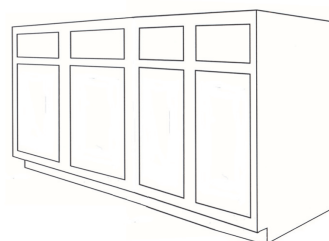

Bath Cabinetry

Vanities

Single Door/Drawer

V15	15w x 30h x 21d
V18	18w x 30h x 21d
V24	24w x 30h x 21d
V15S	15w x 30h x 18d
V18S	18w x 30h x 18d
V24S	24w x 30h x 18d

Double Door/Drawer

V30	30w x 30h x 21d
V36	36w x 30h x 21d
V42	42w x 30h x 21d
V48	48w x 30h x 21d
V30S	30w x 30h x 18d
V36S	36w x 30h x 18d
V42S	42w x 30h x 18d
V48S	48w x 30h x 18d

Drawer Base

V15D	15w x 30h x 21d
V18D	18w x 30h x 21d
V24D	24w x 30h x 21d
V15DS	15w x 30h x 18d
V18DS	18w x 30h x 18d
V24DS	24w x 30h x 18d

All drawers are working drawers*

Combination Vanities

V30C	30w x 30h x 21d
V36C	36w x 30h x 21d
V30CS	30w x 30h x 18d
V36CS	36w x 30h x 18d

Specify Left or Right Drawers

Combination Vanities

V42C	42w x 30h x 21d
V48C	48w x 30h x 21d
V42CS	42w x 30h x 18d
V48CS	48w x 30h x 18d

42" has 18" center, 12" side doors/drawers
48" has 24" center, 12" side doors/drawers