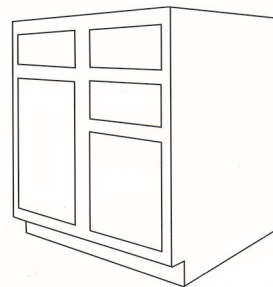

Bath Cabinetry

Vanities

Single Door/Drawer

V15	15w x 30h x 21d
V18	18w x 30h x 21d
V24	24w x 30h x 21d
V15S	15w x 30h x 18d
V18S	18w x 30h x 18d
V24S	24w x 30h x 18d

Double Door/Drawer

V30	30w x 30h x 21d
V36	36w x 30h x 21d
V42	42w x 30h x 21d
V48	48w x 30h x 21d
V30S	30w x 30h x 18d
V36S	36w x 30h x 18d
V42S	42w x 30h x 18d
V48S	48w x 30h x 18d

Drawer Base

V15D	15w x 30h x 21d
V18D	18w x 30h x 21d
V24D	24w x 30h x 21d
V15DS	15w x 30h x 18d
V18DS	18w x 30h x 18d
V24DS	24w x 30h x 18d

All drawers are working drawers*

Combination Vanities

V30C	30w x 30h x 21d
V36C	36w x 30h x 21d
V30CS	30w x 30h x 18d
V36CS	36w x 30h x 18d

Specify Left or Right Drawers

Combination Vanities

V42C	42w x 30h x 21d
V48C	48w x 30h x 21d
V42CS	42w x 30h x 18d
V48CS	48w x 30h x 18d

42" has 18" center, 12" side doors/drawers
48" has 24" center, 12" side doors/drawers