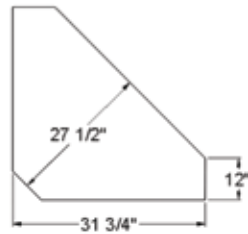

model number = # of feet high (2=30") + inches wide + inches deep + species letter + style letters

CONTEMPORARY 12" & 16" deep

Contemporary Corner Bookcase

SC_8C1101 shown
 12" returns
 31 3/4" from corner
 72" high
 two fixed shelves
 two adjustable shelves