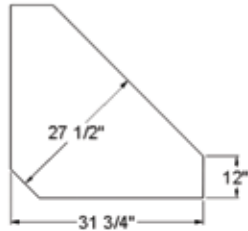

Bookcase dimensions do not include moulding. Add 1" per side for the crown moulding or 3/4" per side for the overhanging top. Bookcase height dimensions do not include 3/4" top on units without crown moulding.

model number = # of feet high (2=30") + inches wide + inches deep + species letter + style letters

TRADITIONAL 12" & 16" deep with moulding

Corner Bookcase

SC_8A1101 shown
 12" returns
 31 3/4" from corner
 72" high
 two fixed shelves
 two adjustable shelves