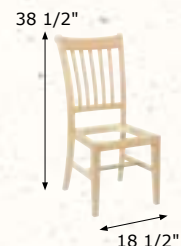

Modern Mission Chair Frame 2 Pack • 476W2

This chair has a sleek, and comfortable design which features a curved ergonomic back to ensure your comfort. Choose from four seat options for look you want. Made of solid Alder hardwood.