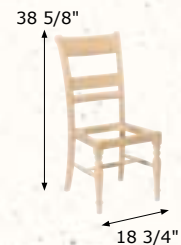

Wessex Chair Frame 2 Pack • 468W2

This chair is a combination of elegance, beauty, and comfort. The tall, curved back rests ensure maximum comfort. Front legs are beautifully fluted and turned. Choose from four seat options to create the look you want. Made of solid Alder hardwood.