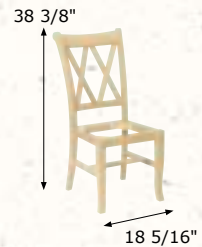

Avignon Chair Frame 2 Pack • 467W2

The beautiful styling of this chair will enhance any area. Graceful lines and curves are complemented with a classic double "X" design. Durable construction ensures years of use. Choose from four seat options to create the look you want. Made of solid Alder hardwood.