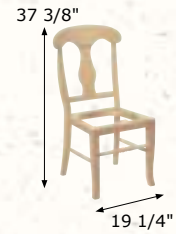

19" W x 17 3/4" D

Upholstered Seat • 414W2

18 1/4" W x 16 1/2" D

Rush Seat • 417W2

19" W x 17 3/8" D

Black Vinyl Seat • 419W2

18 1/4" W x 16 1/2" D

3. Add Arms

Add arms to complete the look you want for your chair. Each pack includes two complete arm kits.

Wide Arm Kit 2 Pack • 455W2

Chateau Chair Frame 2 Pack • 464W2

This graceful chair has a curved back to provide exceptional comfort. You can choose from four seat options to create the look you want. Made of solid Alder hardwood.