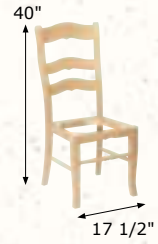

462W2 Bordeaux Chair Frame, 413W2 Wood Seat shown with 623W Chateau Desk