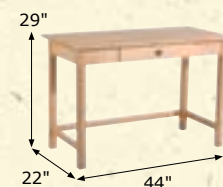

Modern Writing Desk • 327W

This sleek, open design can fit easily into a small home office or into a bedroom as a homework station. The large desk top and drawer come pre-assembled. Made of solid Alder hardwood.