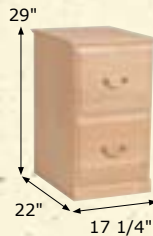

File Cabinet • 628W

This cabinet has been designed to accommodate standard letter size hanging files. Sturdy construction ensures years of use. Made of Alder and Birch hardwoods.