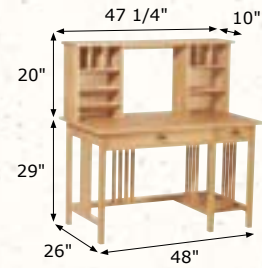

### Chateau Desk • 623W

An elegantly designed desk with a unique feature. The hinged drawer front locks in place to form an over-sized drawer, or unlocks and drops down to make a shelf large enough for a computer keyboard and mouse pad, or laptop. The plank top desk features a 54" wide by 27" deep work surface and an additional pencil drawer. Top and drawers are pre-assembled. Also compatible with Standard Leg Options from Create a Table. Made of solid Alder hardwood.

### Modern Writing Desk • 327W

This sleek, open design can fit easily into a small home office or into a bedroom as a homework station. The large desk top and drawer come pre-assembled. Made of solid Alder hardwood.

## Mission Desk • 636W Desk Hutch • 637W

The Mission Desk features a large butcherblock top, drawer/keyboard tray, supply drawer, and tower storage. The drawers glide smoothly and the drawer fronts are accented with antiqued pewter pulls. The Desk Hutch has an abundance of storage space for papers, books, or mail, and is perfect for a small home office or as a homework station. Made of Alder and Birch hardwoods. All items sold separately.