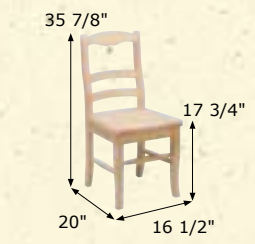

Home Office

*meet your
home office needs*

Spencer Desk • 648W

Beauty and function come together in one very versatile unit. Beautiful in an entry way or functional in a home office. The hinged drawer front locks in place to form a drawer or unlocks and drops down to make a keyboard tray for a laptop. The top and drawer is pre-assembled. Decorative skirt is optional during assembly. Crafted from Pine.

Campbell Chair • 836W

Ideal desk, dinette or accent chair. Ladderback design and scooped seat ensure comfort. Crafted from Pine.

Seat size: 16 1/2" W x 18" D