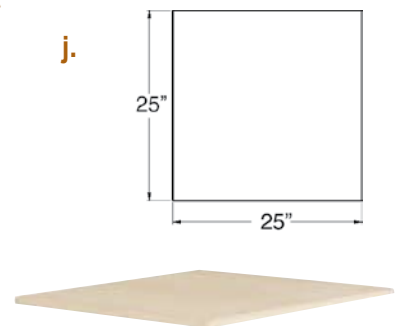

a. Credenza
SC_4A0901 *shown*
61 1/2" w x 30 3/4" h x 12 3/4" d

Credenza
SC_4A0902
61 1/2" w x 30 3/4" h x 16 3/4" d

b. Utility Hutch
SC_4A0805
26" w x 36" h x 12 3/4" d

Printer Cabinet
SC_4A0903
25 1/2" w x 30 3/4" h x 25" d

c. Single Pedestal Desk
SC_4A0704
49 1/2" w x 30 3/4" h x 25" d

d. Utility Hutch
SC_4A0801
38" w x 36" h x 12 3/4" d

Storage Cabinet
SC_4A0911
37 1/2" w x 30 3/4" h x 25" d
one adjustable shelf

e. Office Workstation
SC_4A0709
49 1/2" w x 33 3/4" h x 25" d
CPU opening: 10 1/4" w x 21" h
also available in Pine

h. Computer Hutch
SC_4A0802
50" w x 36" h x 12 3/4" d
also fits SC_4A0704

Single Pedestal Computer Desk
SC_4A0705
49 1/2" w x 30 3/4" h x 25" d

i. Computer Hutch
SC_4A0803
56" w x 36" h x 12 3/4" d

Single Pedestal Computer Desk
SC_4A0707
55 1/2" w x 30 3/4" h x 25" d
CPU opening: 10 1/4" w x 21 1/2" h

22 1/4" w x 52 1/4" h x 25" d

l.

m.

n.

p.

o.

Office